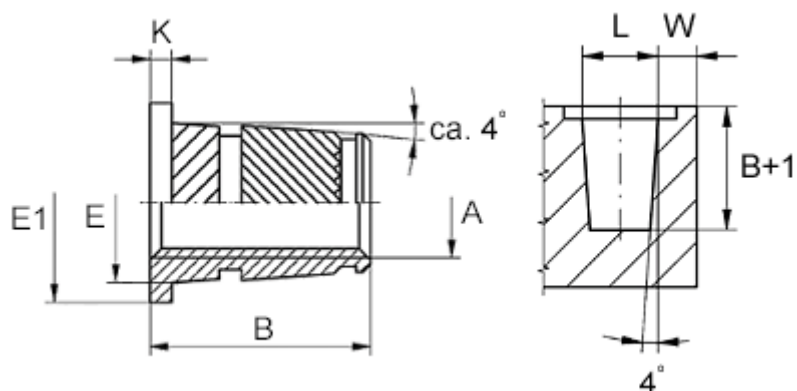

Data Sheet

Article number: 12855100060800
Description: KLEE-coil 855 100 060.800
M6 Brass

Measures

Female thread A	= M6
Flange diameter E1	= 10.0
Flange height	= 1.3
Length B	= 11.3
Min distance to edge W	= 2.5
Outer diameter E	= 8.8
Recommended bore diameter W +0.1	= 8.5